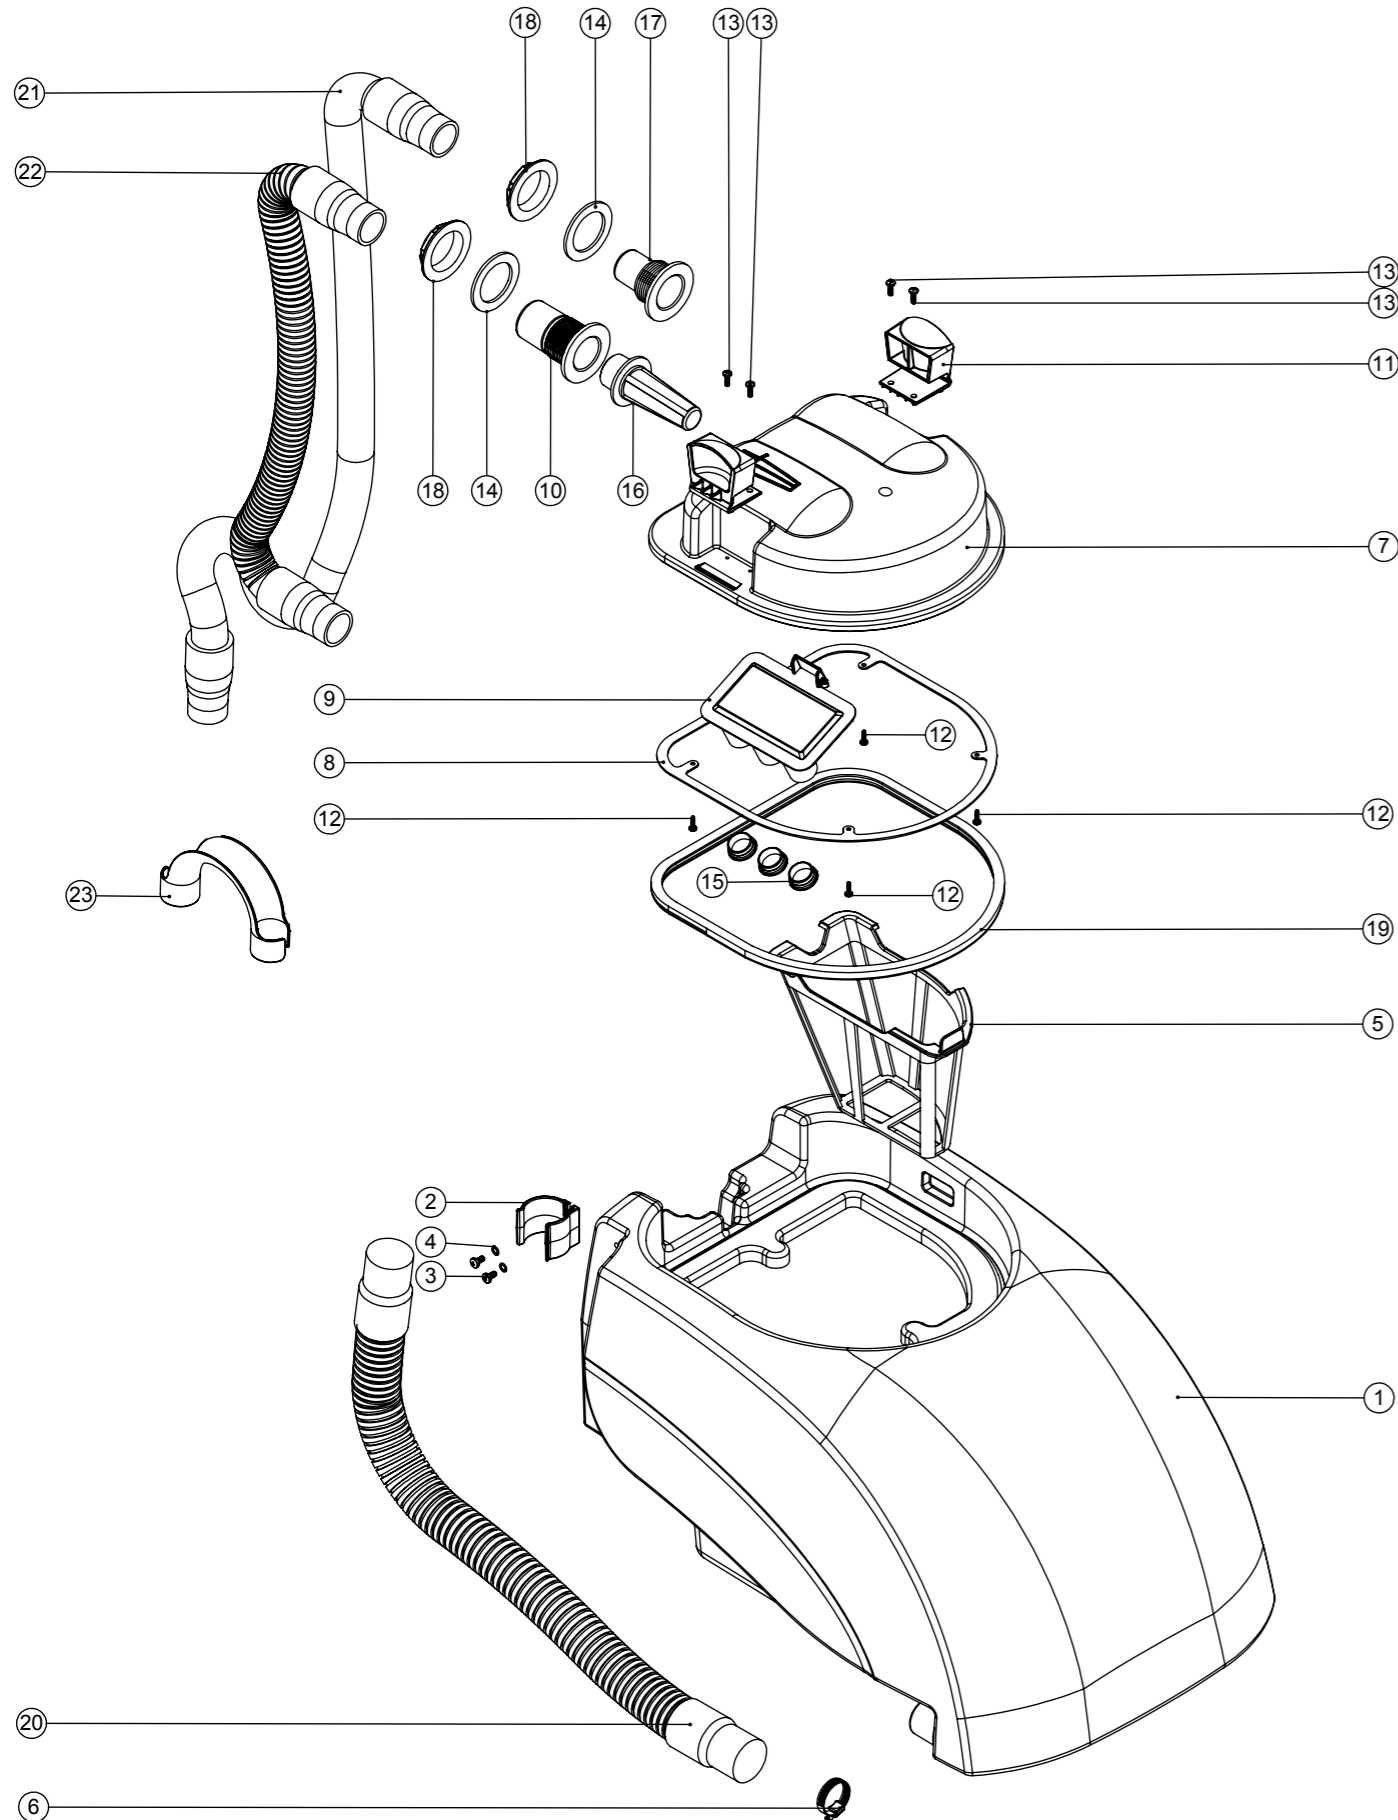

# Numatic International Spare Parts

**Model No:** ET / ETB MACHINES TOP TANK / SEPARATOR & HOSES ASSEMBLY

234947  
DRAWING: DRW-13409 ISS:A03  
27/05/2014

NB: FOR WIRING SEE DRAWING: DRW-11855, DRW-12474, DRW-12545, DRW-12220, DRW-12901

# Numatic International Spare Parts

**Model No:** ET / ETB MACHINES TOP TANK / SEPARATOR & HOSES ASSEMBLY

ITEM:	PART No:	DESCRIPTION	COMMENTS:
1	237481	ET4045/ ET4055 RED TOP TANK	ET MAINS MODELS
	237483	ETB4045/4055 RED TOP TANK MOULDING	ETB BATTERY MODELS
2	237382	ACETAL HOSE CLIP MOULDING	
3	219668	M5 X 10MM LONG POZI PAN STAINLESS STEEL SCREW	
4	219016	M5 SHAKEPROOF WASHER	
5	207000	GRIT FILTER BASKET	
6	206209	A.B.A HOSE CLIP	
7	237381	INTEGRATED CHASSIS SEPARATOR	
8	392200	FILTER GASKET RING	
9	237090	SEPARATOR FLOAT MOULDING (MK 2)	
10	237526	38MM RED DRAIN HOSE CONNECTOR	
11	229494	CLIP MOULDING	
12	219852	NO6 X 1/2 LONG POZI PAN STAINLESS STEEL SELF TAP SCREW	
13	219569	No8 X 1/2 INCH LONG POZI PAN STAINLESS STEEL PLASTITE SCREW	
14	219310	RUBBER WASHER	
15	206315	TUBE END PLUG	
16	206265	TT/B 345 BARREL FILTER	
17	206228	DRAIN HOSE CONNECTOR	
18	206116	BLACK NUT	
19	208591	NEW SEPARATOR GASKET	
20	213047	38MM X 470MM LONG 3:1 STRETCH HOSE C/W CAP & STRAP	
21	206698	1.5 METRE SUCTION HOSE	
22	208588	TT/TTB4045/4055 VAC HOSE	
23	206512	HOSE HOOK	